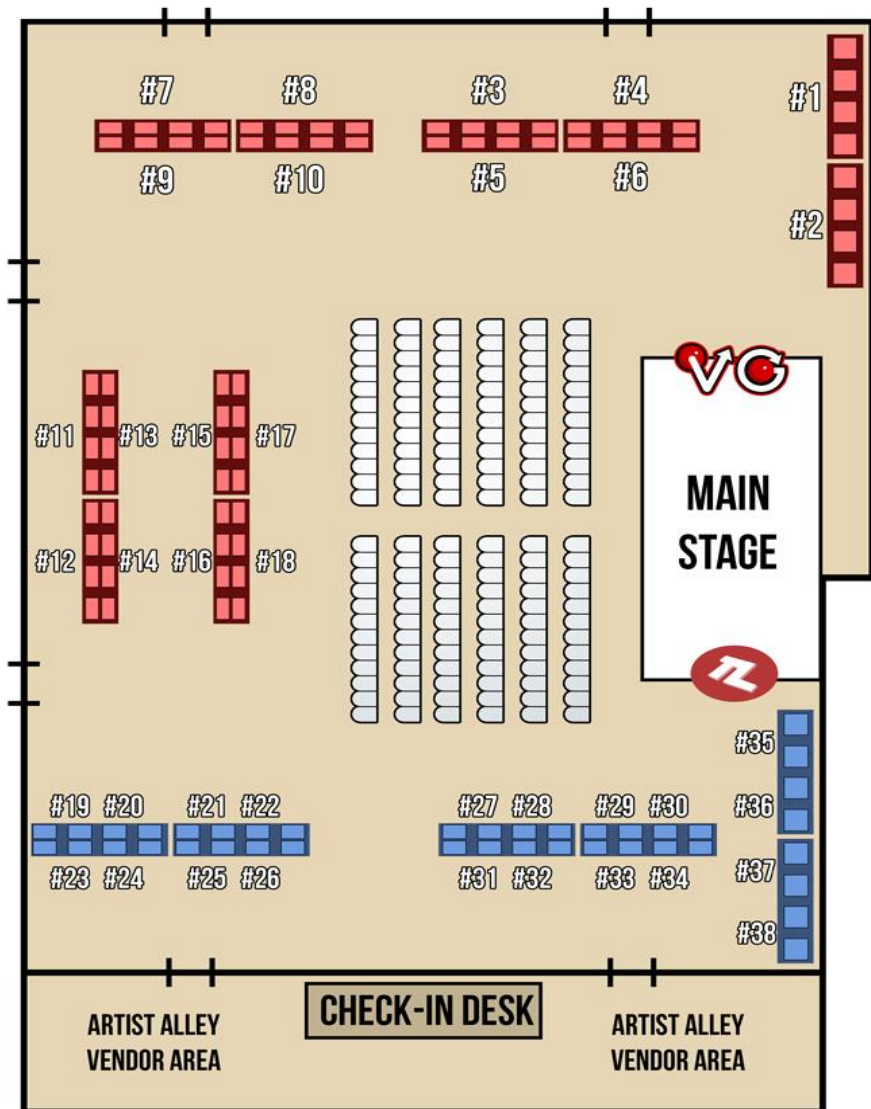

METRO GRAND BALLROOM

PLEASE READ BEFORE SCROLLING DOWN FOR POOLS!

Your pool assignment contains all the necessary info:

The letter (A, B, C, D) represents your pool wave, or time.
 The number (1, 2, 3, etc.) represents your pool number, or location.

- ex: Pool A7 means Wave A (11am-1pm) at Station 7 in the venue.
- ex: Pool B16 means Wave B (1pm-3pm) at Station 16 in the venue.
- ex: Pool C35 means Wave C (3pm-5pm) at Station 35 in the venue.
- ex: Pool D19 means Wave D (5pm-7pm) at Station 19 in the venue.